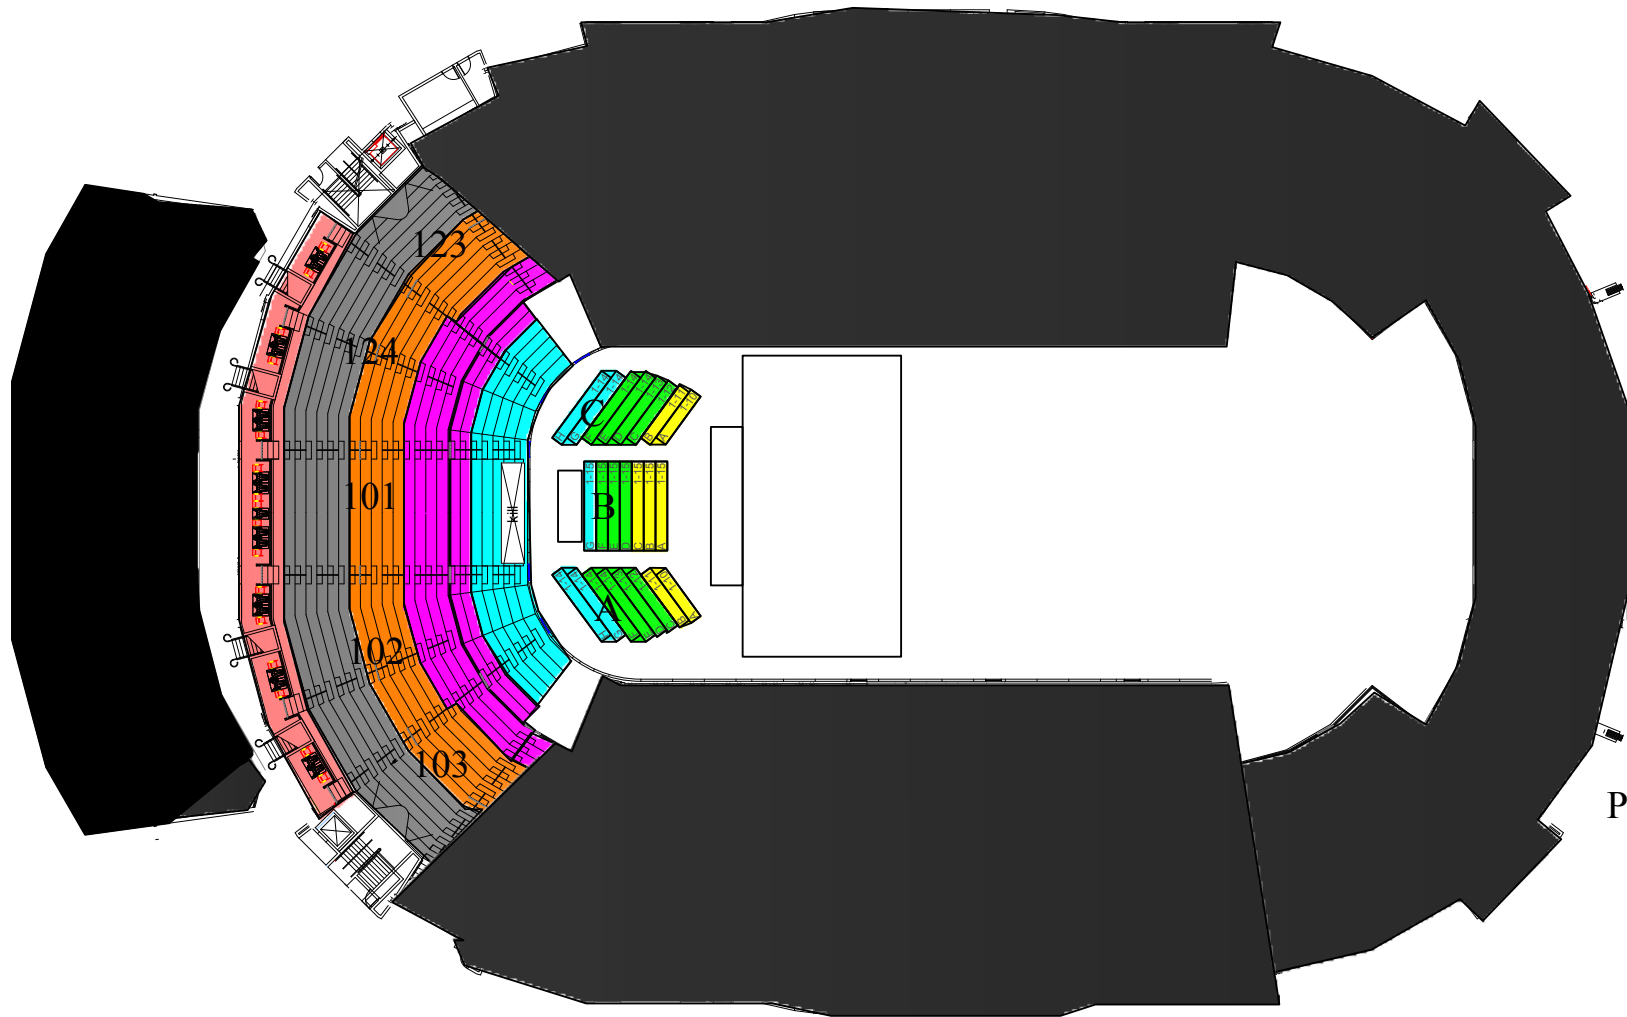

Paw Patrol Live!

EWD1022- Tues 6pm
EWD1023A- Wed 10 am
EWD1023B- Wed 6pm

- PL1 \$112.00
- PL2 \$66.00
- PL3 \$56.00
- PL4 \$46.00
- PL5 \$36.00
- PL6 \$32.00
- PL7 \$26.00

Prices Subject to Change